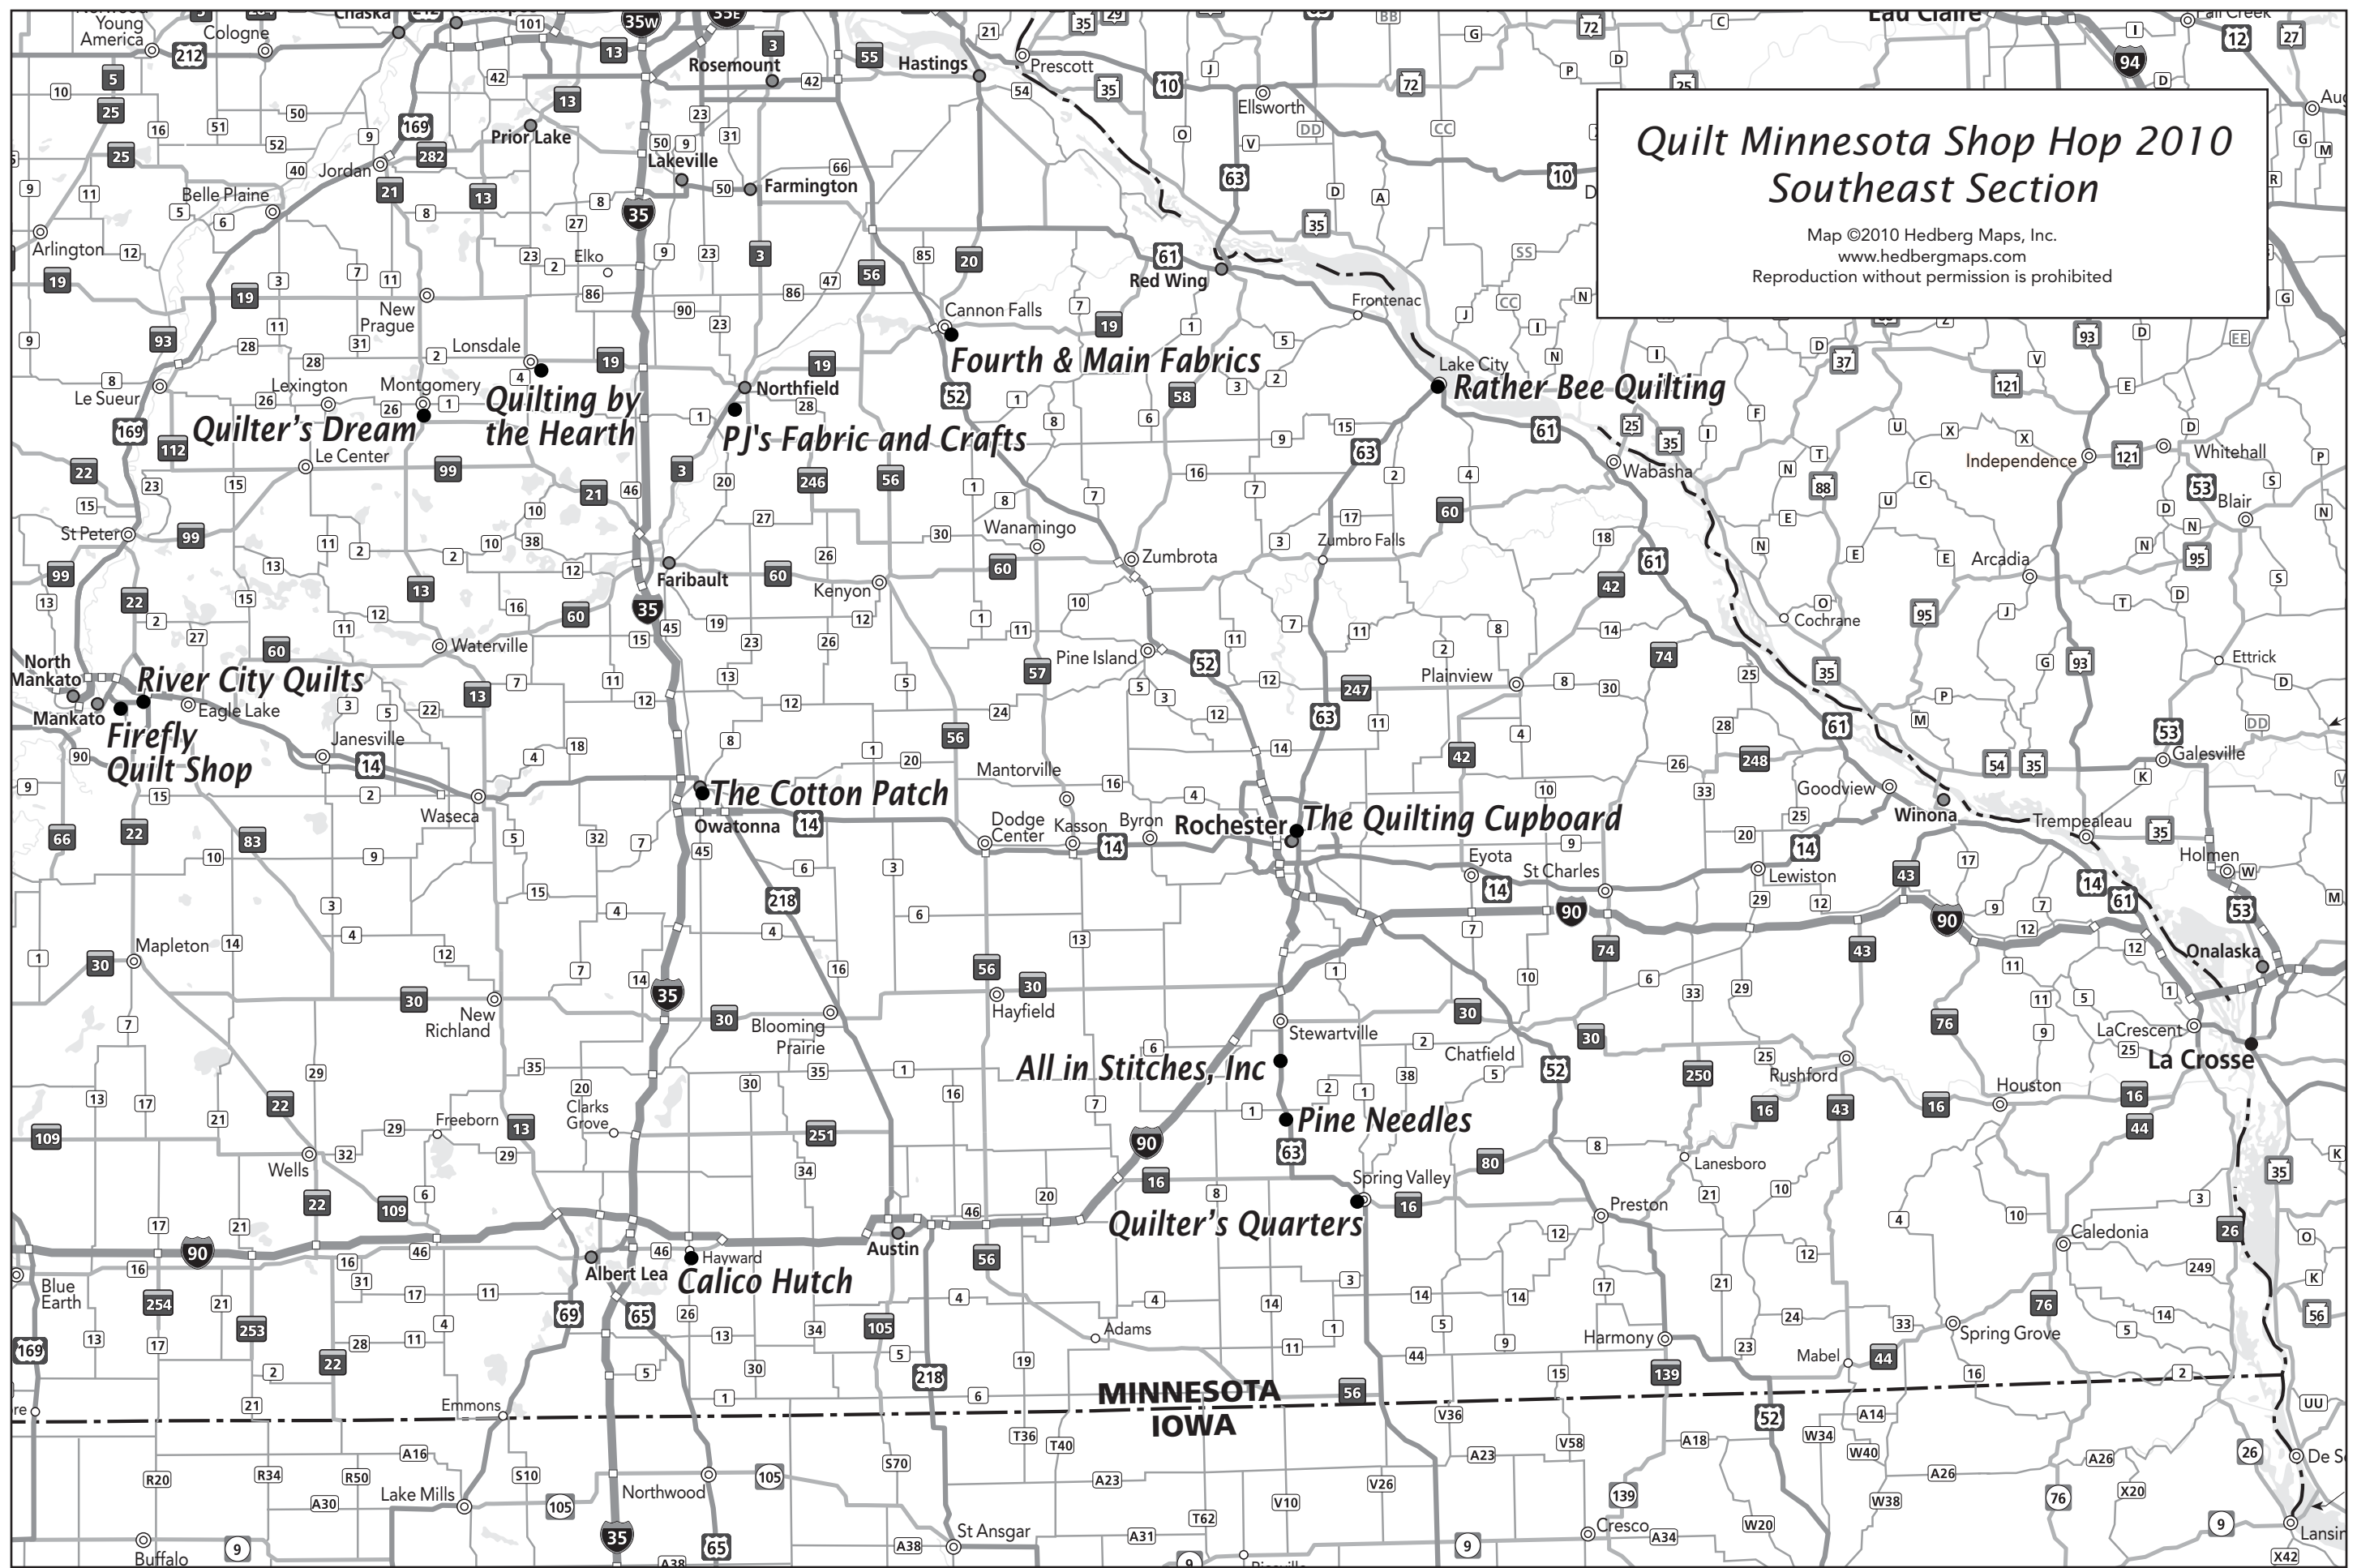

Quilt Minnesota Shop Hop 2010 Southeast Section

Map ©2010 Hedberg Maps, Inc.
www.hedbergmaps.com
Reproduction without permission is prohibited

Quilter's Dream

Quilting by the Hearth

PJ's Fabric and Crafts

Fourth & Main Fabrics

Rather Bee Quilting

River City Quilts

Firefly Quilt Shop

The Cotton Patch

The Quilting Cupboard

All in Stitches, Inc.

Pine Needles

Quilter's Quarters

Calico Hutch

**MINNESOTA
IOWA**